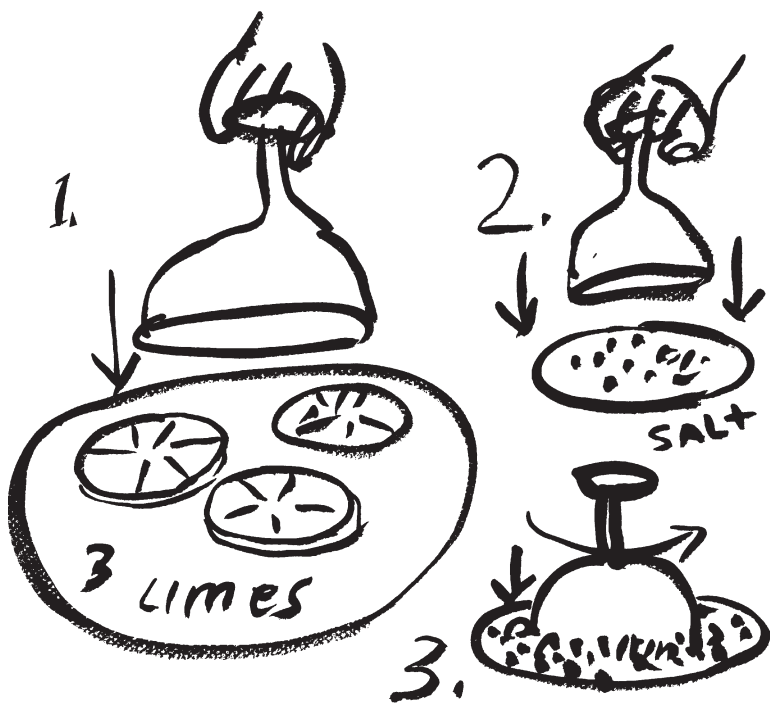

el silencio mezcal | fresh lime
organic agave nectar | chile lime salt 12

COCKTAILS

CLASSIC MOJITO

light rum | fresh mint & lime | sugar 10

CLASSIC PALOMA

tequila blanco | grapefruit | fresh lime
organic agave nectar 10