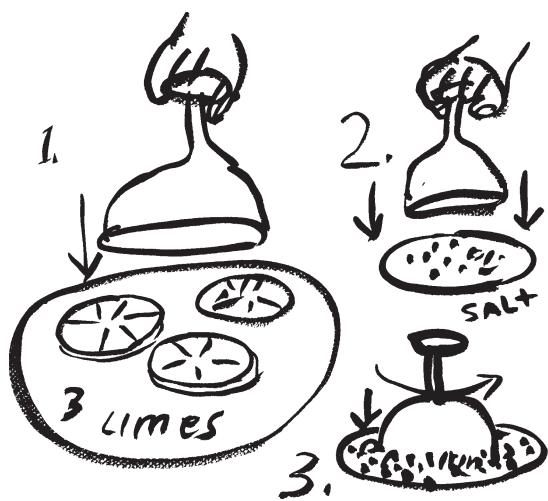

CADILLAC MARGARITA

cabo wabo silver | fresh lime | organic agave nectar
grand marnier 14

COCKTAILS

CLASSIC MOJITO

light rum | fresh mint & lime 10

CLASSIC PALOMA

tequila blanco | grapefruit | fresh lime
organic agave nectar 10

JALISCO BURRO

sauza blue silver tequila | ancho reyes chile liqueur
fresh lime | ginger beer 12

MEZCAL MULE

el silencio mezcal | fresh lime | ginger beer 12

WHISKEY RICH

knob creek | lemon | lime | pineapple | egg white | cumin 14

TEQUILA OLD FASHIONED

corralejo añejo | orange | cherry bitters 14

LA FRANCESA

gin | lemon | lime | cava 10

CERVEZA

DRAFT

NEGRA MODELO 6

MODELO ESPECIAL 6

SEASONAL DRAFT 7

BOTTLES

CORONA 6

CORONA LIGHT 6

MODELO ESPECIAL 6

VICTORIA 6

MICHELADA 10

BEER BUCKET (mix & match)

buy 5 bottles get the 6th free

GET UP OFFA THAT BROWN (can) 6

ANGEL CITY IPA 6

ANGEL CITY CITRUS WHEAT 6

LAGUNITAS LITTLE SUMPIN' 6

MANOS DE CALACA GULADON 6

VINO

SANGRIA

red wine | brandy | orange | lime | melon | cinnamon 10

WHITE

BODEGA HENRI LURTON

sauvignon blanc | valle de guadalupe | mexico 13/45

TOTOL

chenin blanc | french colombard
valle de guadalupe | mexico 13/45

PASQUA

pinot grigio | veneto | italy 9/30

14 HANDS

chardonnay | washington 9/30

ANSELMANN

riesling dry | pfalz | germany 11/38

SPARKLING

PASQUA

prosecco treviso | veneto | italy 13/45

OPERA PRIMA

cava | spain 9/30

ROSA

TORRES DE CASTA

rose | catalunya | spain 9/30

RED

NATURA

pinot noir | chile 9/30

M CHAPOUTIER

belleruche | côtes du rhône reserve | france 13/45

ROBERT HALL

syrah | paso robles | california 13/46

VIÑEDOS MALAGÓN

tinto malagon | valle de guadalupe | mexico 13/45

LA LINDA

malbec | argentina 9/30

WATERBROOK

cabernet sauvignon | columbia valley | washington 11/38